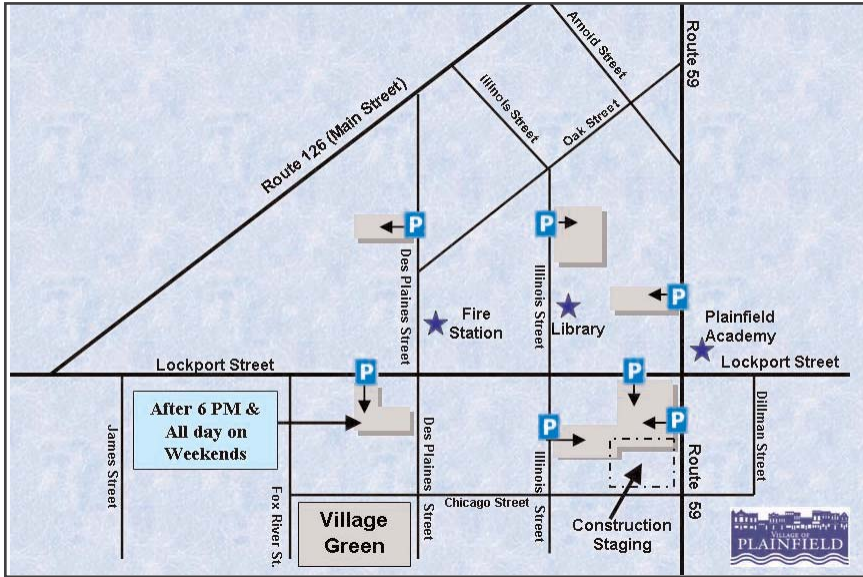

Downtown Plainfield ... ON THE RISE!

www.plainfieldstreetscape.com

1

Downtown Plainfield ... ON THE RISE!

www.plainfieldstreetscape.com

Downtown Plainfield ... ON THE RISE!

www.plainfieldstreetscape.com

Downtown Plainfield ... ON THE RISE!

www.plainfieldstreetscape.com

Downtown Plainfield Parking Map

Parking is available on-street on Lockport Street and the adjacent side streets, as well as in five off-street public parking lots shown above.

Downtown Plainfield Parking Map

Parking is available on-street on Lockport Street and the adjacent side streets, as well as in five off-street public parking lots shown above.

Downtown Plainfield Parking Map

Parking is available on-street on Lockport Street and the adjacent side streets, as well as in five off-street public parking lots shown above.

Downtown Plainfield Parking Map

Parking is available on-street on Lockport Street and the adjacent side streets, as well as in five off-street public parking lots shown above.