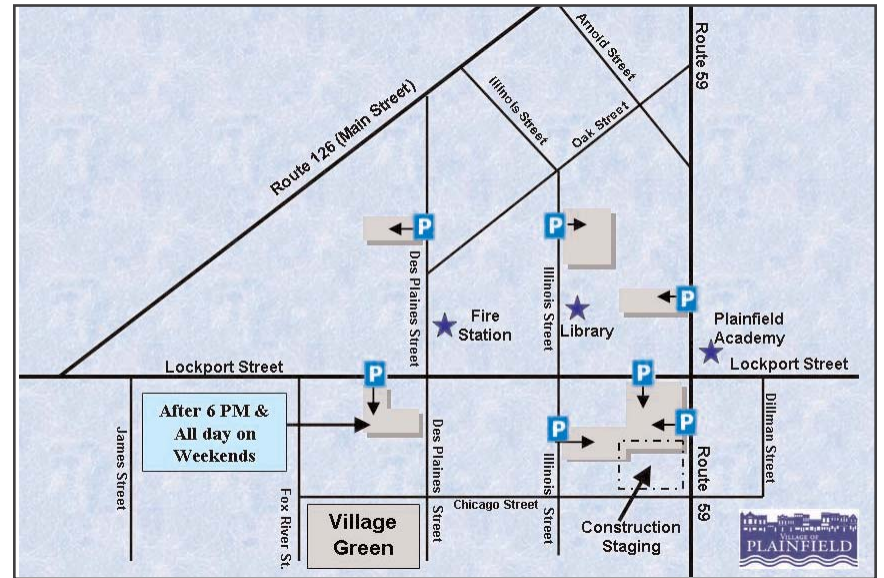

www.plainfieldstreetscape.com

Downtown Plainfield Parking Map

Parking is available on-street on Lockport Street and the adjacent side streets, as well as in five off-street public parking lots shown above.

Downtown Plainfield Parking Map

Parking is available on-street on Lockport Street and the adjacent side streets, as well as in five off-street public parking lots shown above.

Downtown Plainfield Parking Map

Parking is available on-street on Lockport Street and the adjacent side streets, as well as in five off-street public parking lots shown above.

Downtown Plainfield Parking Map

Parking is available on-street on Lockport Street and the adjacent side streets, as well as in five off-street public parking lots shown above.