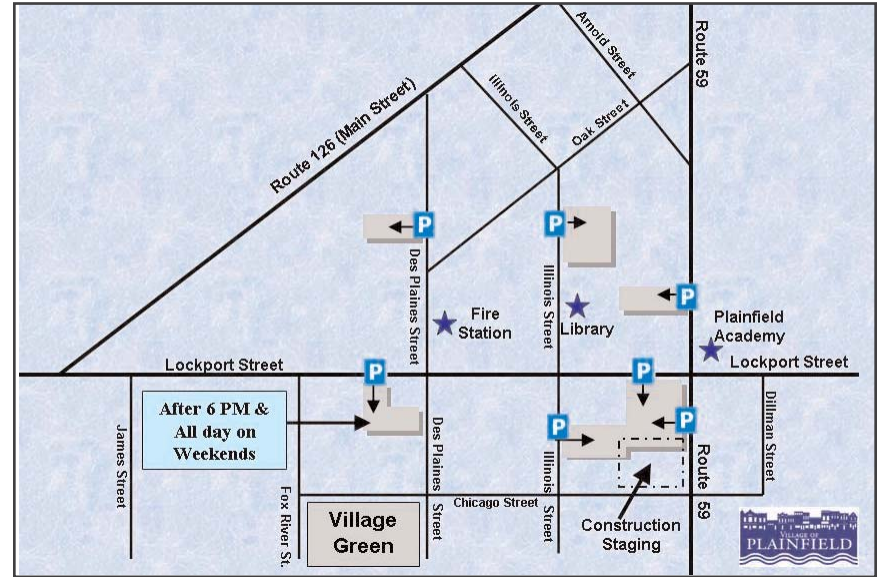

Downtown Plainfield ... ON THE RISE!

www.plainfieldstreetscape.com

1

Downtown Plainfield ... ON THE RISE!

www.plainfieldstreetscape.com

Downtown Plainfield ... ON THE RISE!

www.plainfieldstreetscape.com

Downtown Plainfield ... ON THE RISE!

www.plainfieldstreetscape.com

Downtown Plainfield Parking Map

Parking is available on-street on Lockport Street and the adjacent side streets, as well as in five off-street public parking lots shown above.

Downtown Plainfield Parking Map

Parking is available on-street on Lockport Street and the adjacent side streets, as well as in five off-street public parking lots shown above.

Downtown Plainfield Parking Map

Parking is available on-street on Lockport Street and the adjacent side streets, as well as in five off-street public parking lots shown above.

Downtown Plainfield Parking Map

Parking is available on-street on Lockport Street and the adjacent side streets, as well as in five off-street public parking lots shown above.