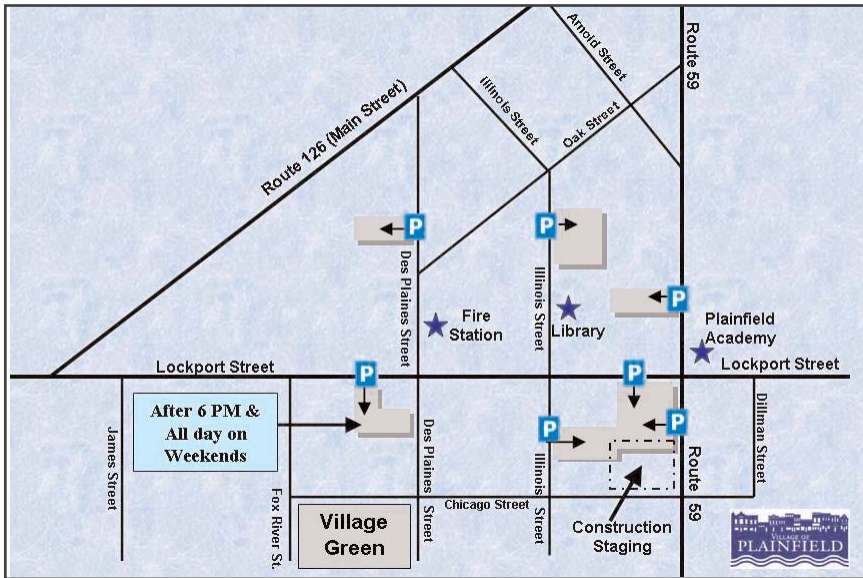

www.plainfieldstreetscape.com

Downtown Plainfield Parking Map

Parking is available on-street on Lockport Street and the adjacent side streets, as well as in five off-street public parking lots shown above.

Downtown Plainfield Parking Map

Parking is available on-street on Lockport Street and the adjacent side streets, as well as in five off-street public parking lots shown above.

Downtown Plainfield Parking Map

Parking is available on-street on Lockport Street and the adjacent side streets, as well as in five off-street public parking lots shown above.

Downtown Plainfield Parking Map

Parking is available on-street on Lockport Street and the adjacent side streets, as well as in five off-street public parking lots shown above.